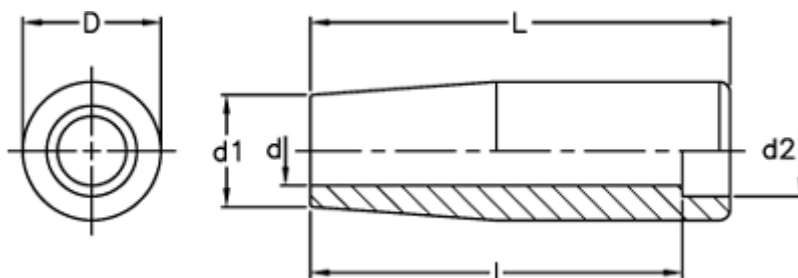

Data Sheet

Article number: 2304022601

Description: E+G Revolving handle
I.281/80

Measures

$d = 13$

$D = 26$

$d1 = 21$

$d2 = 17$

$l = 70$

$L = 79$